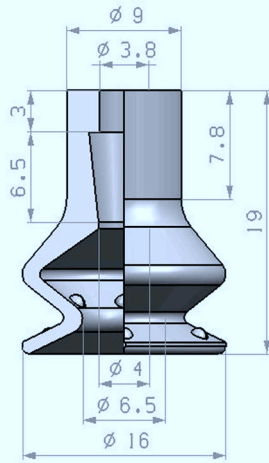

Multiflex bælg sugekopper

210.015.800.20

220.020.800.20

220.070.804.20

220.030.801.20

220.050.803.20

220.040.803.20