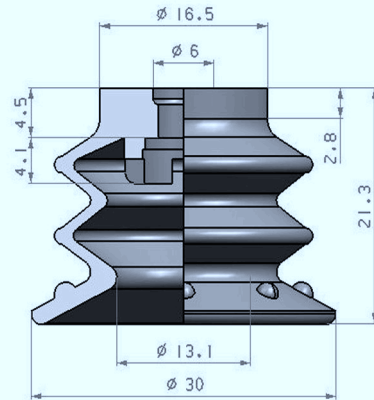

Multiflex bælg sugekopper

210.015.800.20

220.020.800.20

220.070.804.20

220.030.801.20

220.050.803.20

220.040.803.20