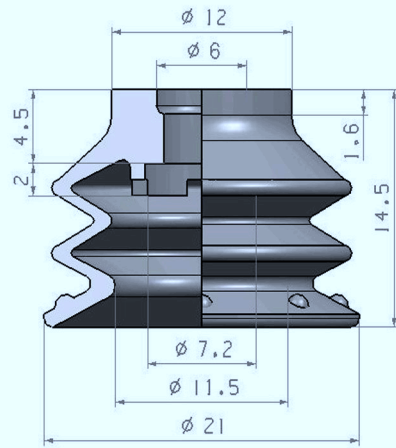

Multiflex bælg sugekopper

210.015.800.20

220.020.800.20

220.070.804.20

220.030.801.20

220.050.803.20

220.040.803.20