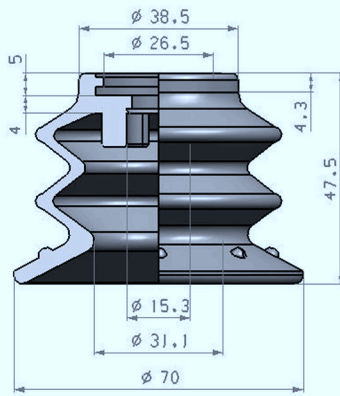

Multiflex bælg sugekopper

210.015.800.20

220.020.800.20

220.070.804.20

220.030.801.20

220.050.803.20

220.040.803.20