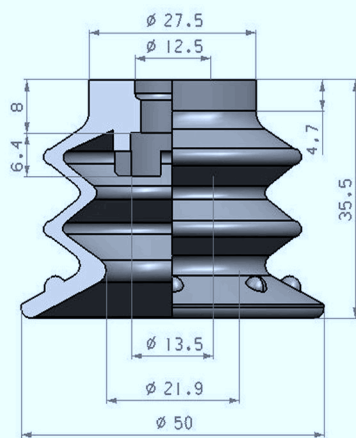

Multiflex bælg sugekopper

210.015.800.20

220.020.800.20

220.070.804.20

220.030.801.20

220.050.803.20

220.040.803.20