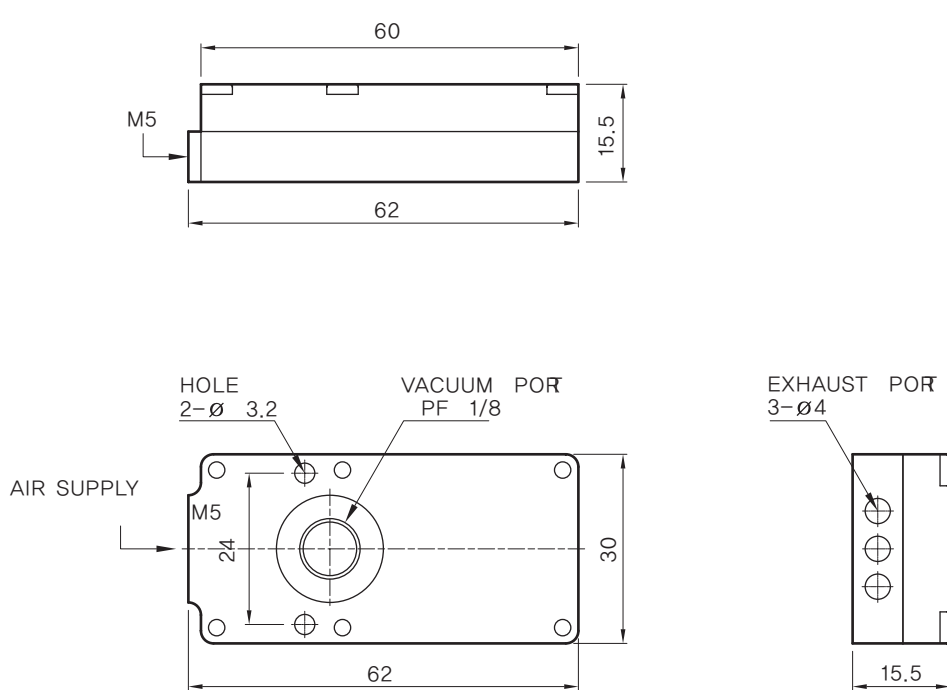

SENTI Series

VACUUM PUMP (VSM01 - A, VSM02 - A)

- Compressed air port M5xp0.8
- Vacuum port PF1/8
- Exhaust port 3x Ø4

SENTI Series

VACUUM PUMP (VSM01 - B, VSM02 - B, VSM04 - B, VSM06 - B)

VACUUM PUMP MODEL	L1
VSM01 - B	22.5
VSM02 - B	22.5
VSM04 - B	30
VSM06 - B	37.5

- Port 1. Compressed air PF 1/8"
- Port 2. Vacuum PF 3/8"
- Port 3. Exhaust (Silencer) 2 x Ø8

SENTI Series

VACUUM PUMP (VSM01 - C, VSM02 - C, VSM04 - C, VSM06 - C)

VACUUM PUMP MODEL	L1	L2	L3
VSM 01 / 02 - C	20.5	21.7	87.7
VSM 04 - C	28	29.2	95.2
VSM 06 - C	35.5	36.7	102.7

- Port 1. Compressed air PF 1/8"
- Port 2. Vacuum PF 3/8"
- Port 3. Exhaust (Silencer) PF 3/8"