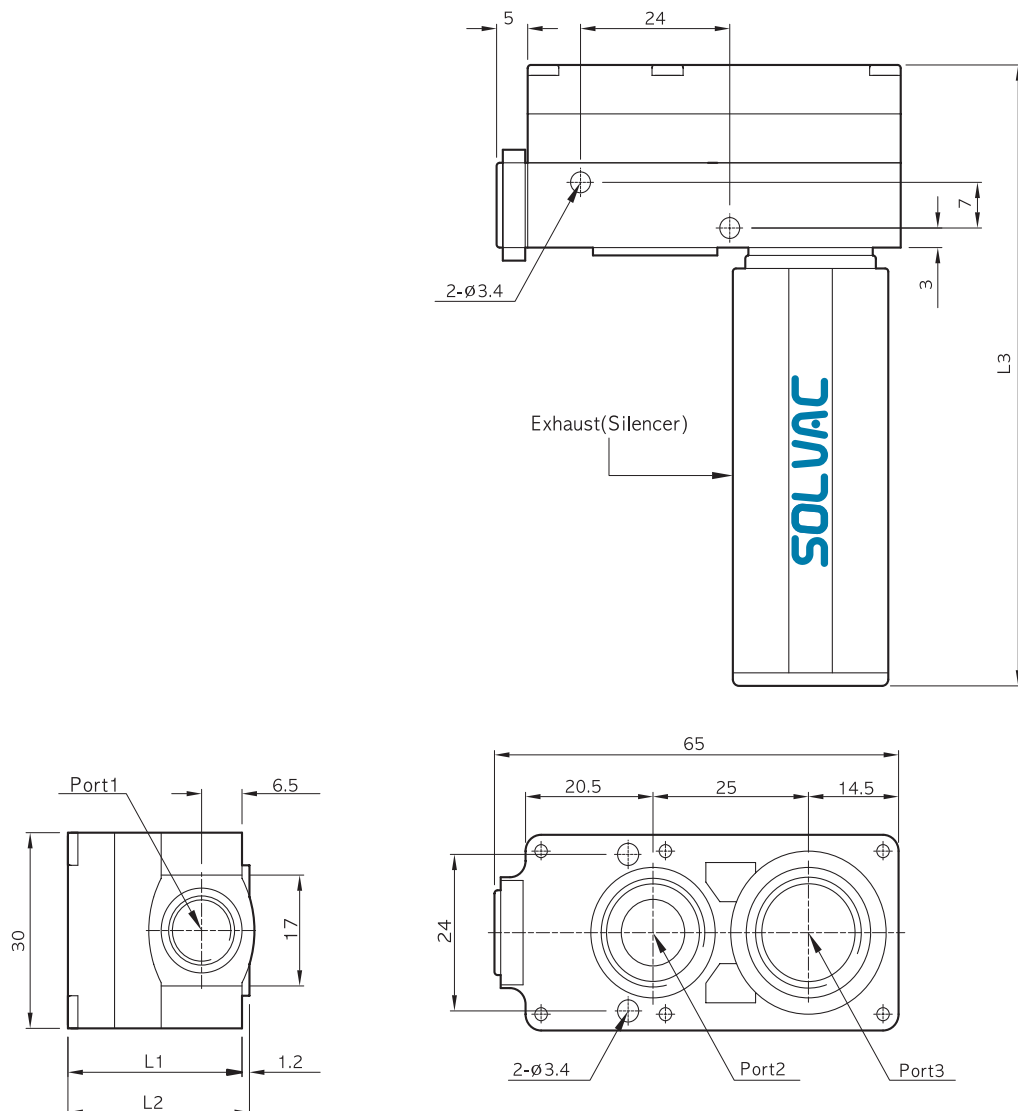

SENTI Series

VACUUM PUMP (VSM01 - A, VSM02 - A)

- Compressed air port M5xp0.8
- Vacuum port PF1/8
- Exhaust port 3x Ø4

SENTI Series

VACUUM PUMP (VSM01 - B, VSM02 - B, VSM04 - B, VSM06 - B)

VACUUM PUMP MODEL	L1
VSM01 - B	22.5
VSM02 - B	22.5
VSM04 - B	30
VSM06 - B	37.5

- Port 1. Compressed air PF 1/8"
- Port 2. Vacuum PF 3/8"
- Port 3. Exhaust (Silencer) 2 x Ø8

SENTI Series

VACUUM PUMP (VSM01 - C, VSM02 - C, VSM04 - C, VSM06 - C)

VACUUM PUMP MODEL	L1	L2	L3
VSM 01 / 02 - C	20.5	21.7	87.7
VSM 04 - C	28	29.2	95.2
VSM 06 - C	35.5	36.7	102.7

- Port 1. Compressed air PF 1/8"
- Port 2. Vacuum PF 3/8"
- Port 3. Exhaust (Silencer) PF 3/8"