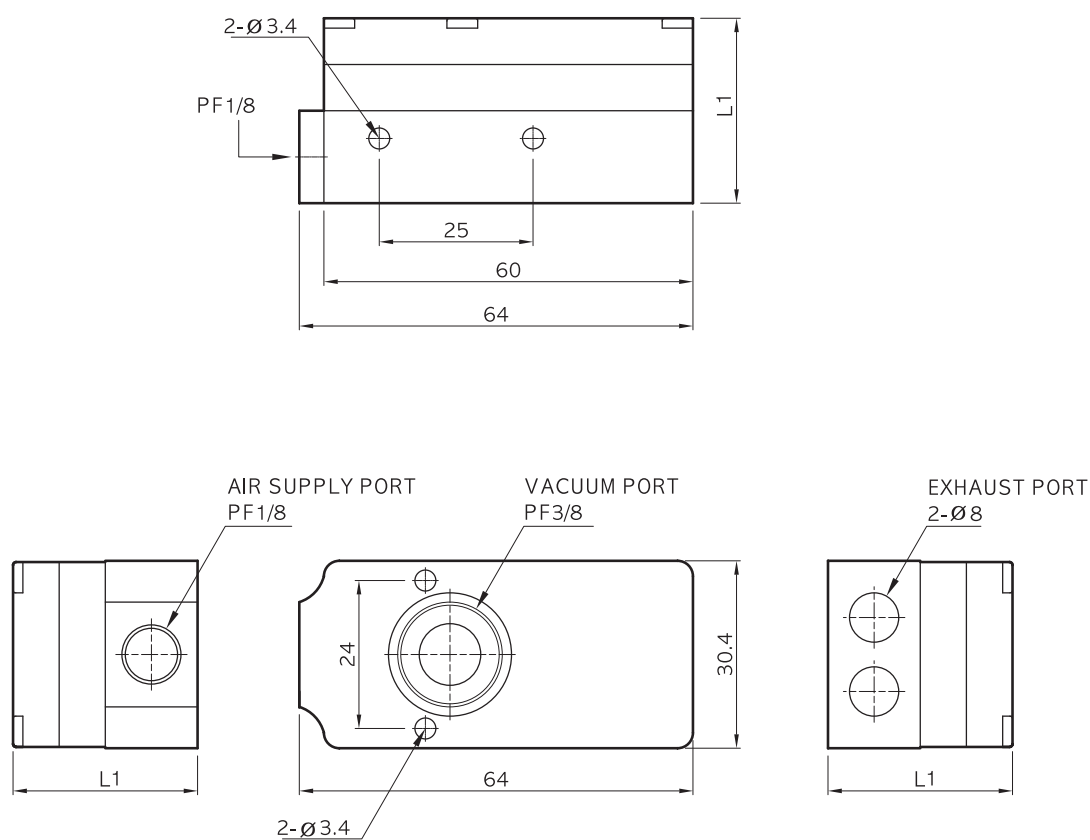

SENTI Series

VACUUM PUMP (VSM01 - A, VSM02 - A)

- Compressed air port M5xp0.8
- Vacuum port PF1/8
- Exhaust port 3x Ø4

SENTI Series

VACUUM PUMP (VSM01 - B, VSM02 - B, VSM04 - B, VSM06 - B)

VACUUM PUMP MODEL	L1
VSM01 - B	22.5
VSM02 - B	22.5
VSM04 - B	30
VSM06 - B	37.5

- Port 1. Compressed air PF 1/8"
- Port 2. Vacuum PF 3/8"
- Port 3. Exhaust (Silencer) 2 x Ø8

SENTI Series

VACUUM PUMP (VSM01 - C, VSM02 - C, VSM04 - C, VSM06 - C)

VACUUM PUMP MODEL	L1	L2	L3
VSM 01 / 02 - C	20.5	21.7	87.7
VSM 04 - C	28	29.2	95.2
VSM 06 - C	35.5	36.7	102.7

- Port 1. Compressed air PF 1/8"
- Port 2. Vacuum PF 3/8"
- Port 3. Exhaust (Silencer) PF 3/8"