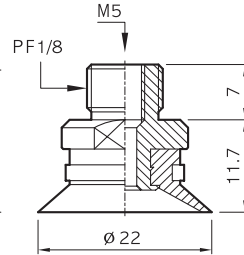

SUCTION CUPS 진공패드

Suction cups MU20 - MU25 - MU30

(ONLY RUBBER)

(Suction cup with fitting)

MU20

MU20-(N)-18F

MU20-(N)-18M

MU20-(N)-M5

(FITTING)

18F-1

18M-1

M5-3