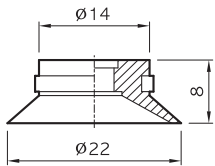

SUCTION CUPS 진공패드

Suction cups MU20 - MU25 - MU30

(ONLY RUBBER)

(Suction cup with fitting)

MU20

MU20-(N)-18F

MU20-(N)-18M

MU20-(N)-M5

(FITTING)

18F-1

18M-1

M5-3