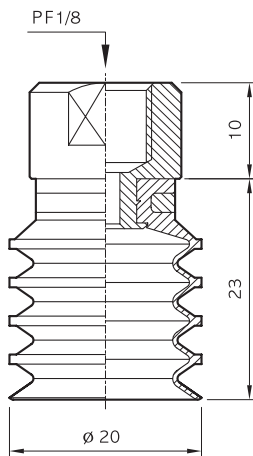

SUCTION CUPS 진공패드

SOLVAC

Suction cups MBL 20

(ONLY RUBBER)

MBL20

(FITTING)

18F-1

18M-1

M5-3

(Suction cup with fitting)

MBL20-(N)-18F

MBL20-(N)-18M

MBL20-(N)-M5