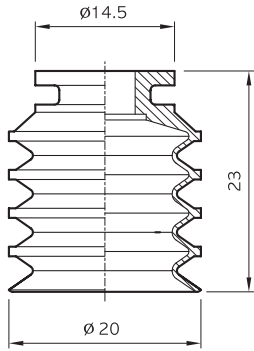

SUCTION CUPS 진공패드

SOLVAC

Suction cups MBL 20

(ONLY RUBBER)

MBL20

(FITTING)

18F-1

18M-1

M5-3

(Suction cup with fitting)

MBL20-(N)-18F

MBL20-(N)-18M

MBL20-(N)-M5