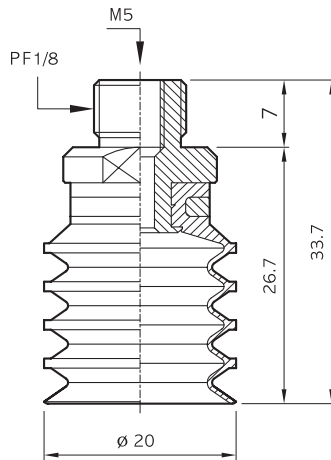

SUCTION CUPS 진공패드

SOLVAC

Suction cups MBL 20

(ONLY RUBBER)

MBL20

(FITTING)

18F-1

18M-1

M5-3

(Suction cup with fitting)

MBL20-(N)-18F

MBL20-(N)-18M

MBL20-(N)-M5